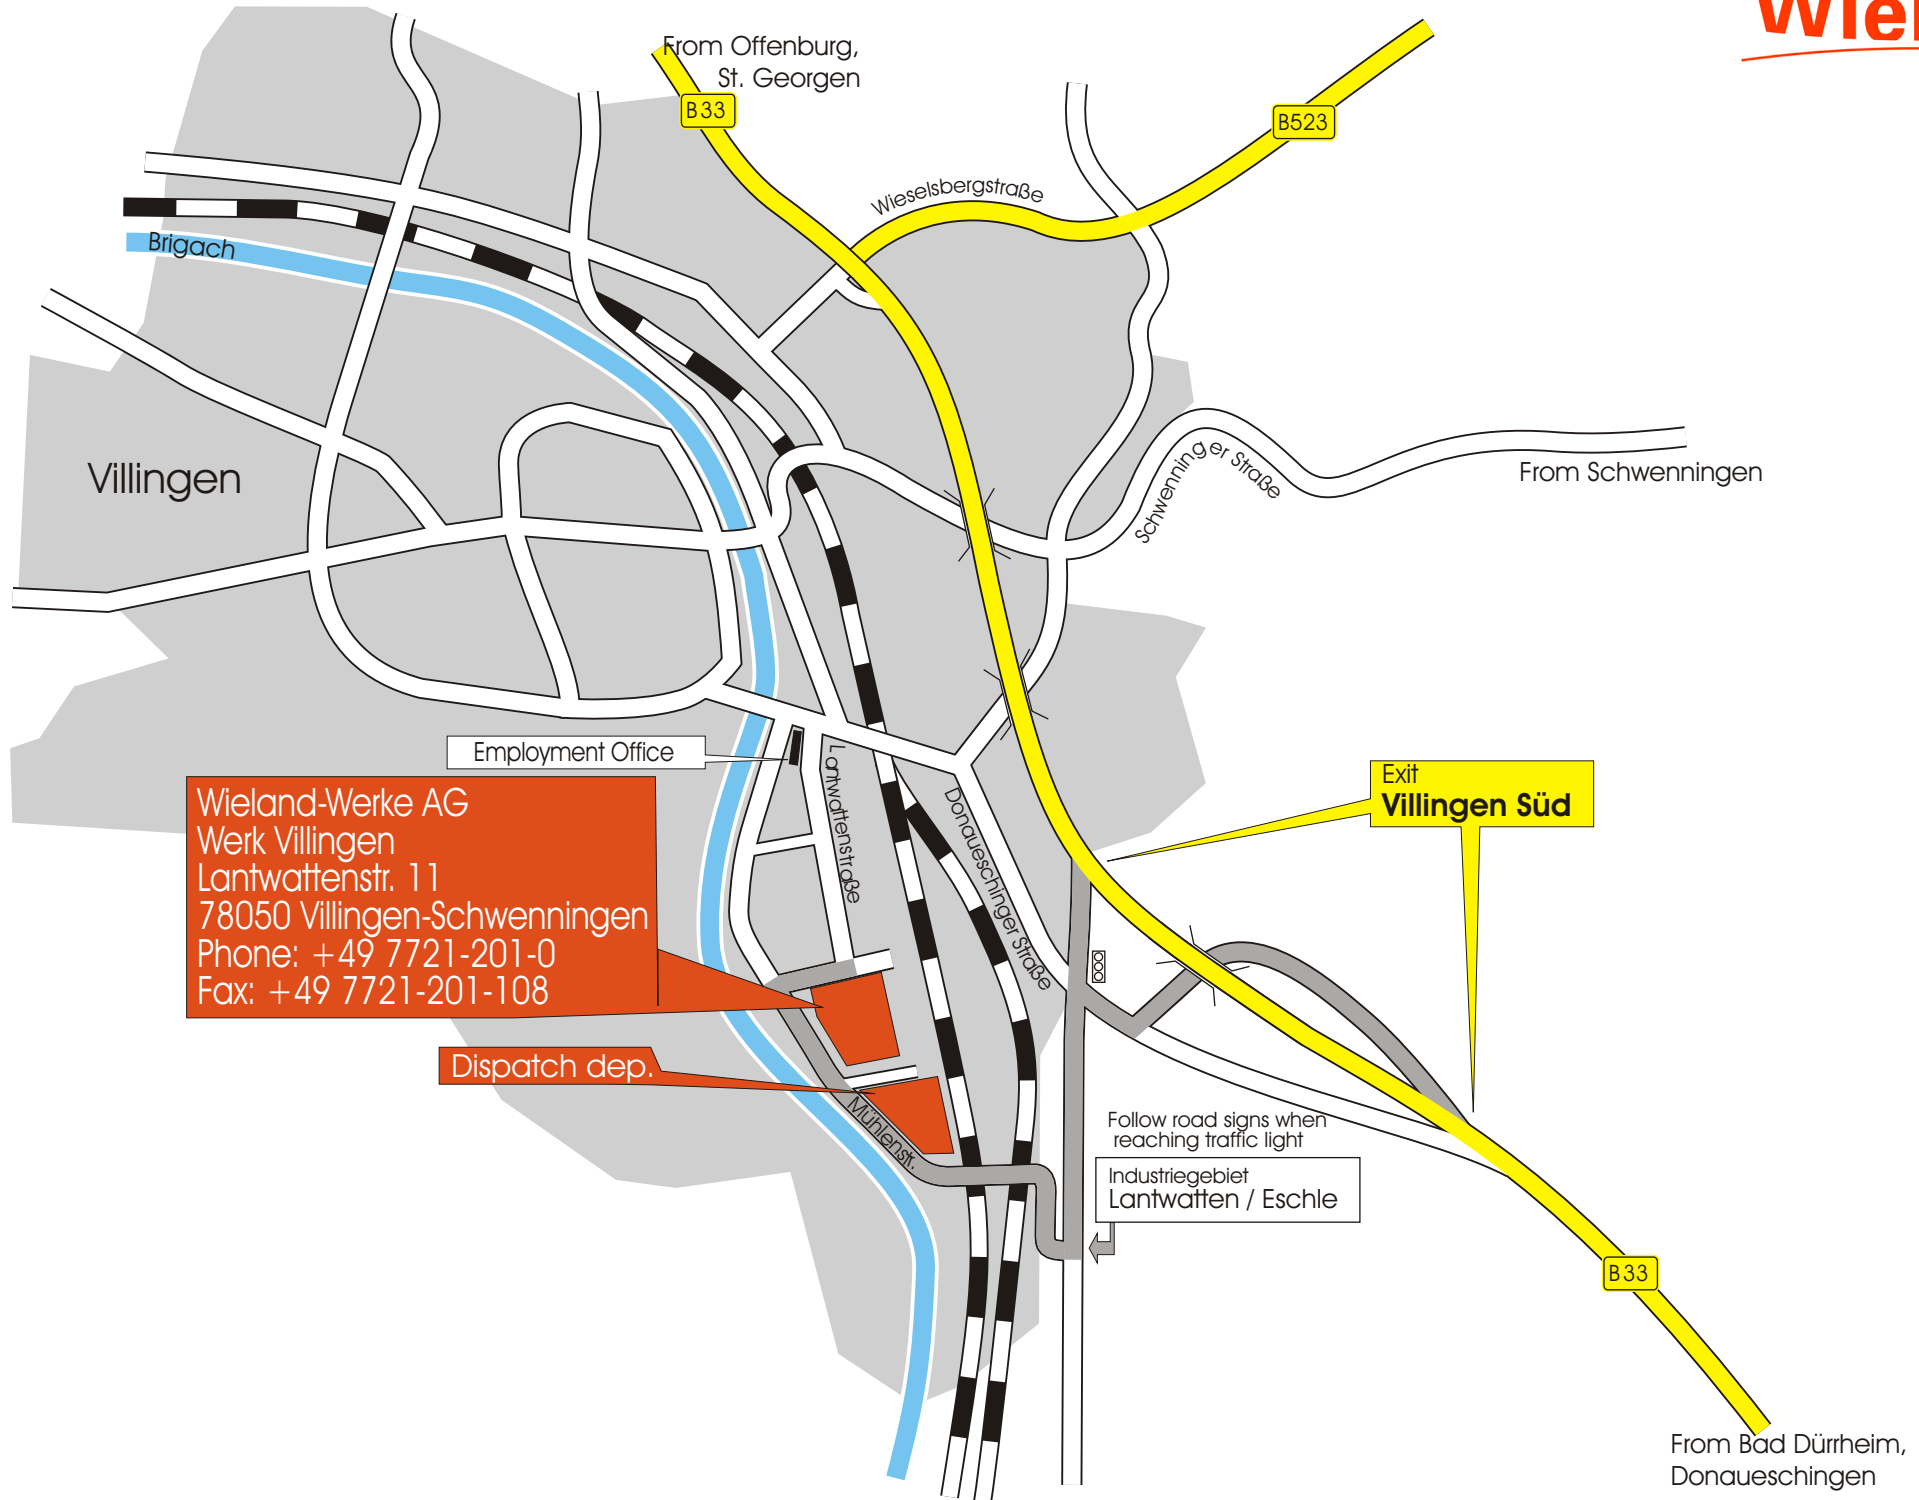

Wieland-Werke AG
Plant Villingen
Lantwattenstr. 11
78050 Villingen-Schwenningen
Phone: +49(0)7721 201-0
Fax: +49(0)7721 201-108

Wieland

From Offenburg :

- B 33 to Villingen-Schwenningen until Villingen
- Exit Villingen Süd
- To Industriegebiet Lantwatten/Eschle (industrial area)

From A81/Stuttgart :

- A 81 to interchange Bad Dürnheim to Freiburg/Donaueschingen
- B 33 to Offenburg/Villingen-Schwenningen
- Exit Villingen Süd
- To Industriegebiet Lantwatten/Eschle (industrial area)

From A81/Singen :

- A 81 to exit Donaueschingen/Bad Dürnheim
- B 33 to Offenburg/Villingen-Schwenningen
- Exit Villingen Süd
- To Industriegebiet Lantwatten/Eschle (industrial area)

From Schaffhausen/Freiburg :

- To Donaueschingen
- B 33 to Offenburg/Villingen-Schwenningen
- Exit Villingen Süd
- To Industriegebiet Lantwatten/Eschle (industrial area)

Truck drivers must wear safety footwear in our plant!